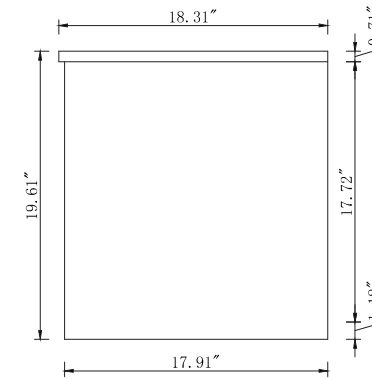

Top view

Back view

Side view

Front view

Drawer Interior Size

DWG. NO.:

MODEL NO.:

VF43536MTK

ALTERATIONS

1	
2	
3	
4	

FOR PROPOSAL ONLY ALL DIMENSIONS TO BE VERIFIED

SCALE:

DWG. BY:

CHECKED BY:

DATE:

PROJECT: