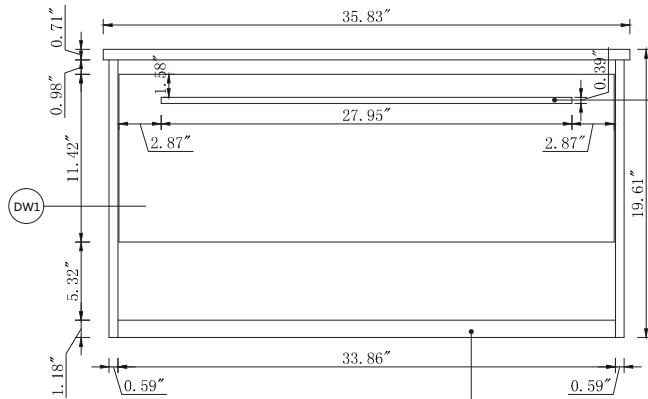

Top view

Back view

Side view

Front view

Drawer Interior Size

DWG. NO.:

MODEL NO.:

VF43536MTK

ALTERATIONS

1	
2	
3	
4	

FOR PROPOSAL ONLY ALL DIMENSIONS TO BE VERIFIED

SCALE:

DWG. BY:

CHECKED BY:

DATE:

PROJECT: