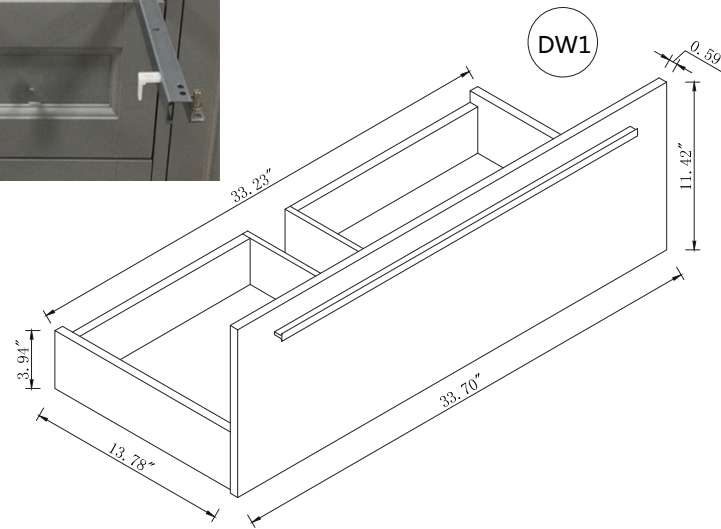

Top view

Back view

Side view

Front view

Drawer Interior Size

DWG. NO.:

MODEL NO.:

VF43536MTK

ALTERATIONS

1	
2	
3	
4	

FOR PROPOSAL ONLY ALL DIMENSIONS TO BE VERIFIED

SCALE:

DWG. BY:

CHECKED BY:

DATE:

PROJECT: