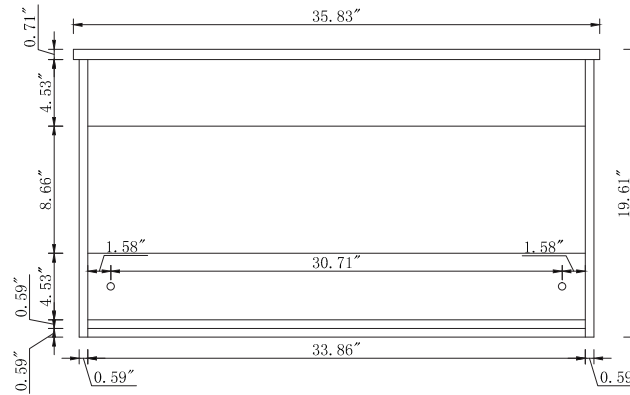

Top view

Back view

Side view

Front view

Drawer Interior Size

DWG. NO.:

MODEL NO.:

VF43536MTK

ALTERATIONS

1	
2	
3	
4	

FOR PROPOSAL ONLY ALL DIMENSIONS TO BE VERIFIED

SCALE:

DWG. BY:

CHECKED BY:

DATE:

PROJECT: